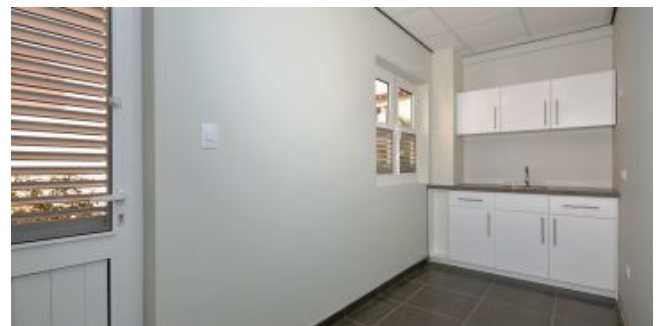

Kaya Irlandia, Tasca Building, Kralendijk

US\$ 1,600 per month

Per direct available

Kralendijk - 1,076 / 100 sq.ft./m2 - 1 Baths

Real Estate information

Neighborhood	Kralendijk
Address	Kaya Irlandia, Tasca Building
Bathrooms	1
Air Conditioning in living room	
Total living area	1,076 / 100 sq.ft./m2
Maintenance status	Excellent

Features

This office, located within walking distance from the center of Kralendijk is available per direct. This spacious office is 1,076 sq.ft / 100 m² and has a small kitchen and a toilet. The entire office space has air conditioning.